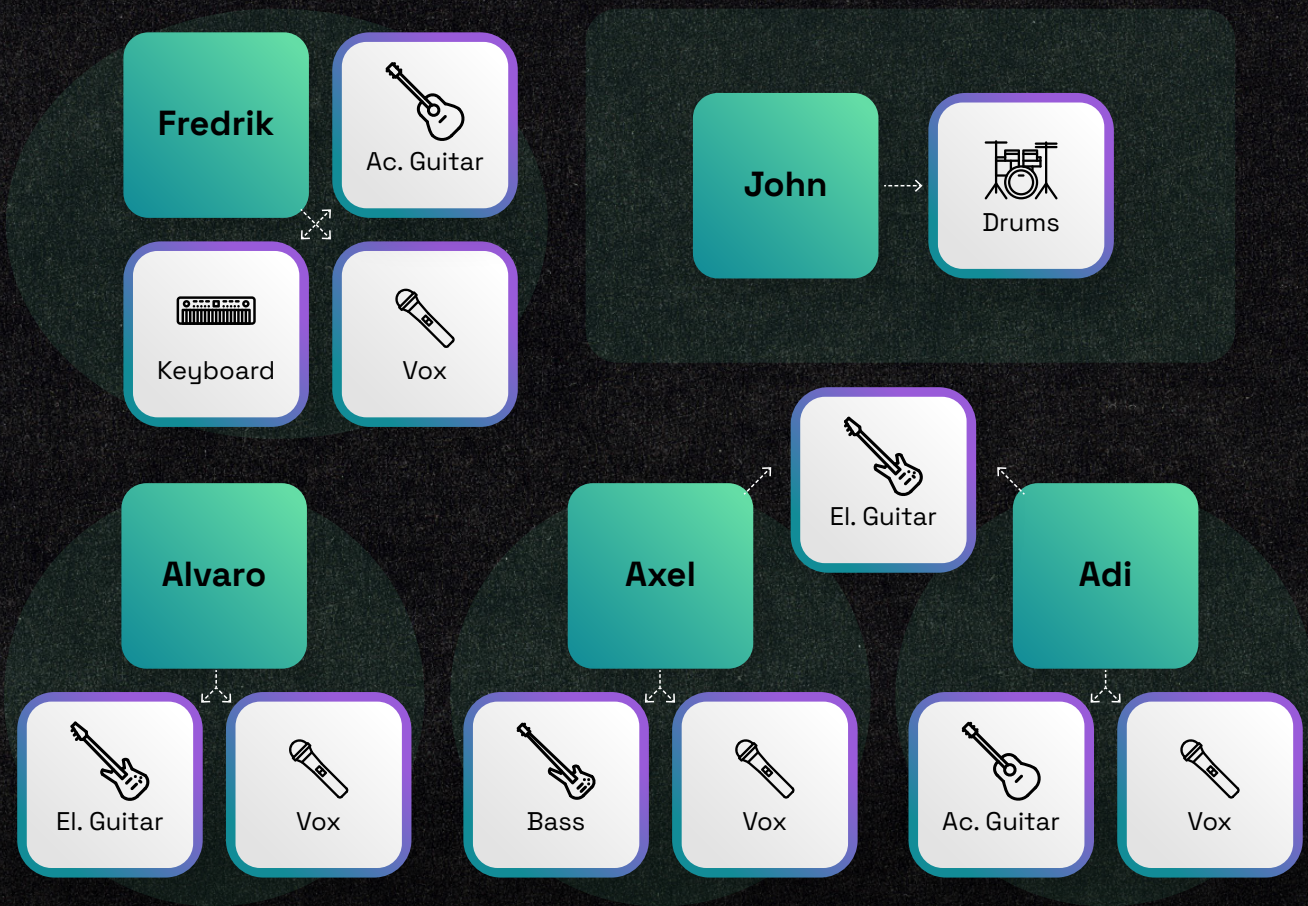

**Dietary requirements:**

One member of the group is vegan.  
No allergies.

## Stageplot

### Input list:

- 1: \_\_\_ Axel \_\_\_ Vox
- 2: \_\_\_ Alvaro \_\_\_ Vox
- 3: \_\_\_ Adi \_\_\_ Vox
- 4: \_\_\_ Fredrik \_\_\_ Vox
- 5: \_\_\_ Alvaro \_\_\_ Guitar amp
- 6: \_\_\_ Adi \_\_\_ Guitar amp
- 7: \_\_\_ Bass amp
- 8: \_\_\_ Acoustic pre-amp
- 9: \_\_\_ Keyboard L